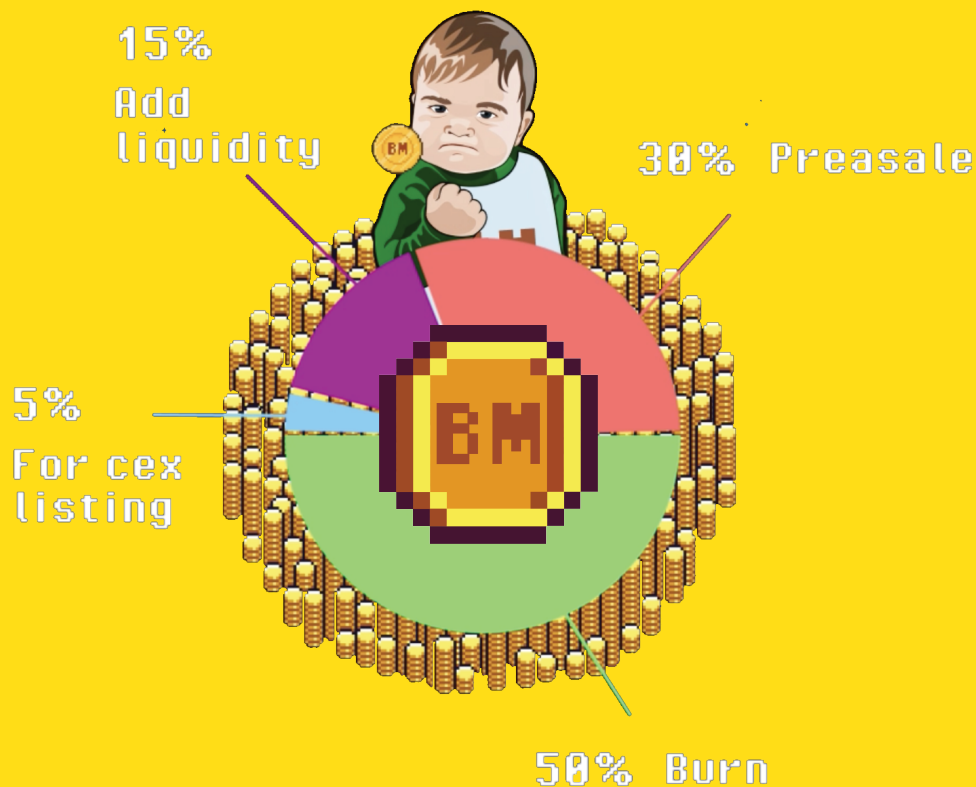

WHITE PAPER

#babymemecoin

ABOUT

BABY MEME COIN?

BABY MEME COIN (\$BABE MEME) INSPIRED BY MEME COIN (LISTED ON BINANCE). BABY MEME COIN WAS BORN TO LET THOSE WHO HAVE NO CHANCE TO OWN MEME COIN WILL HAVE THE OPPORTUNITY TO OWN BABY MEME COIN. BABY MEME WITH A SMART TAX SYSTEM IS AN IMPROVED VERSION OF MEME COIN. **100% MEME ONLY**

CONTRACT ADDRESS:

0x63f79D1de735C922cfCE240b6c1cc30A00214f8C

TOKENOMICS

SYMBOL : BABYMEME

CONTRACT ADDRESS:

0x63f79D1de735C922cfCE240b6c1cc30A00214f8C

TAX BUY/SELL/TRANSFER 10%

2%: MAKETING

4%: REWARDS

4%: ADD LP

ROAD MAP

ROAD MAP

PHASE 1

- Token Launch
- Website Launch
- Presale on Pinksale
- Listing on Pancakeswap
- 1,000 Holders
- \$BabyMeme Trending on Twitter

PHASE 2

- CG and CMC Listings
- Community Partnerships
- Shilling Contest
- Release Official Partnerships
- Further Digital Marketing
- 5,000 Holders